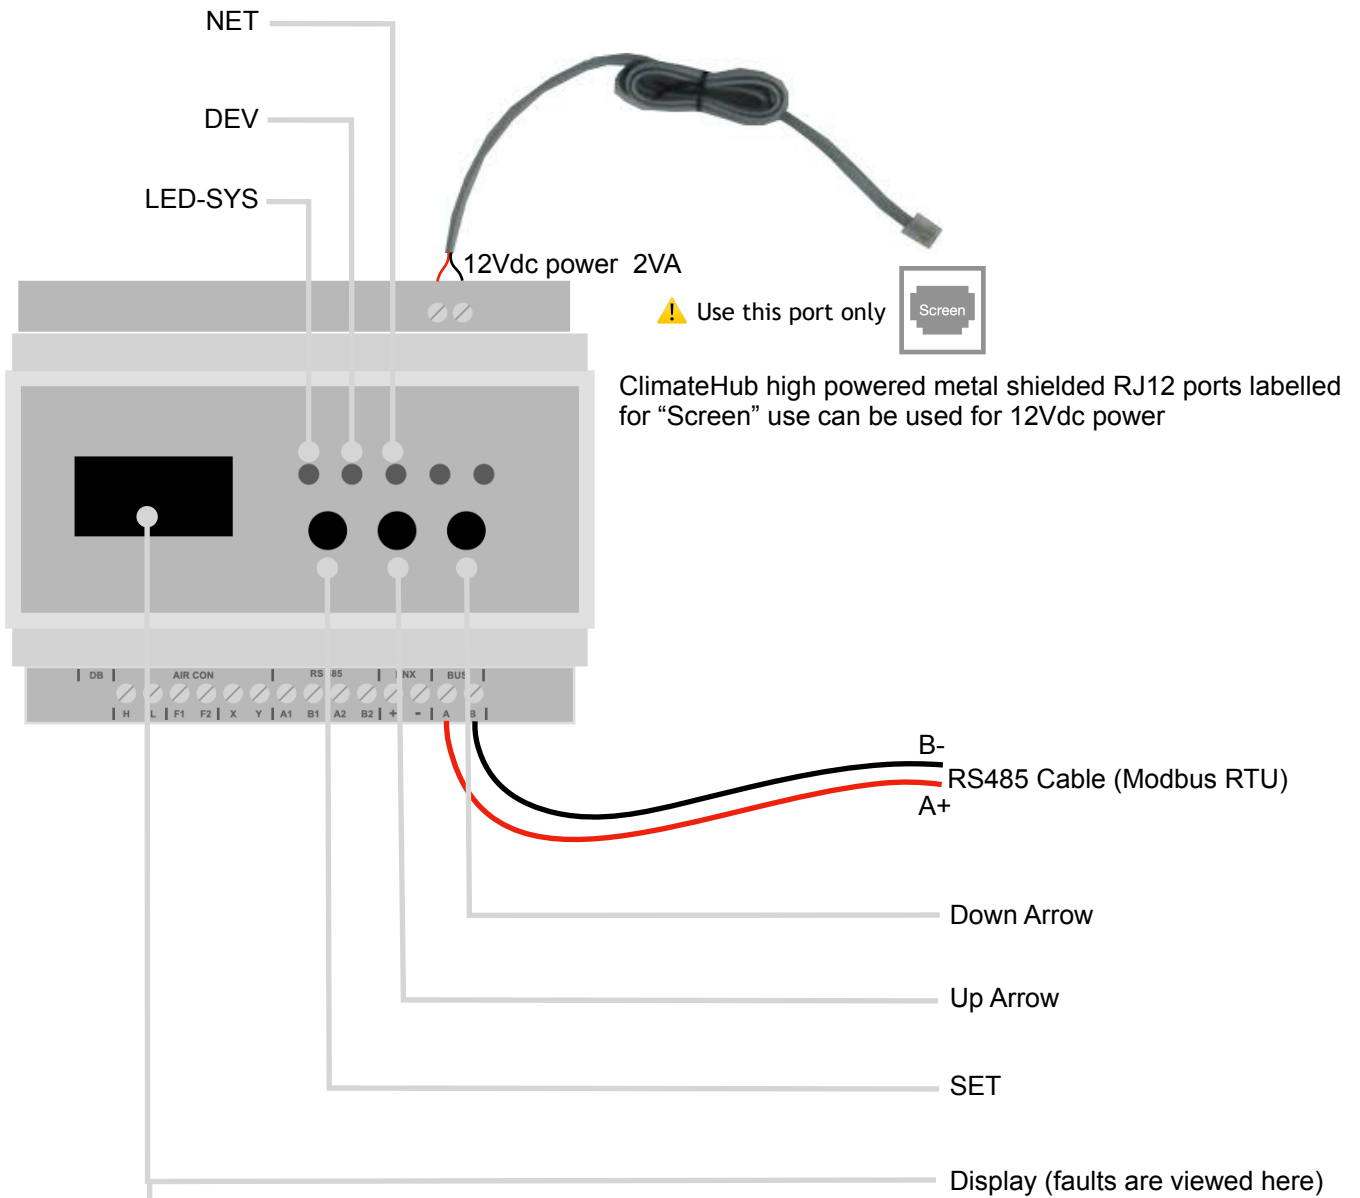

Connecting to an Automation System or a ClimateHub

DAIKIN
485/KNX
GW running
AC Nu: 4

Instructions:

- Press any button to wake up backlighting
- Display shows the Brand of VRV/VRF and number of units detected on the main control line
- When connected to a control system all setting will occur automatically
- All connected units can be turned on by pressing the "SET" and the "UP" arrow for five seconds simultaneously.
- All connected units can be turned off by pressing the "SET" and the "DOWN" arrow for five seconds simultaneously.

ODRS SerialBox Gateway Connections to the VRV/VRF Main Control Line

SerialBox Terminal	VRF/VRV BRAND	Unit Connection	Control Line
H	GREE / Braemar	G1 / D1	
L		G2 / D2	
H	TCL	F1	
L		F2	
F1	Daikin	F1	To Outdoor
F2		F2	
F1	Mitsubishi Electric	M1	Indoor Unit Control line
F2		M2	
F1	Panasonic	U1	
F2		U2	
F1	Toshiba	U1	
F1		U2	
F2	Hitachi	1	
F2		2	
X	Mitsubishi Heavy Industries	A1	
Y		B2	
X	Samsung	F1	
Y		F2	
X	LG	A	
Y		B	
X	Midea / MDV	X	
Y		Y	

Setting the Central Control Address for each FCU

Thermal Zone ID	Daikin Group	Others Central	Notes
1	1.00	1	Will appear as thermal zone 1
2	1.01	2	Will appear as thermal zone 2
3	1.02	3	Will appear as thermal zone 3
4	1.03	4	Will appear as thermal zone 4
5	1.04	5	Will appear as thermal zone 5
6	1.05	6	Will appear as thermal zone 6
7	1.06	7	Will appear as thermal zone 7
8	1.07	8	Will appear as thermal zone 8
9	1.08	9	Will appear as thermal zone 9
10	1.09	10	Will appear as thermal zone 10
11	1.10	11	Will appear as thermal zone 11
12	1.11	12	Will appear as thermal zone 12
VAV FCU	1.12	13	For FreeMatch applications

Setting the Mode Master for VRF/VRV HeatPumps

Controller Type	Daikin Group	Others Central	Notes
FreeMatch	1.12	13	VAV FCU (motorised damper FCU)
VR	1.00	1	Thermal Zone 1

Typical setting VM series ClimateHub for Multiple Outdoor Units